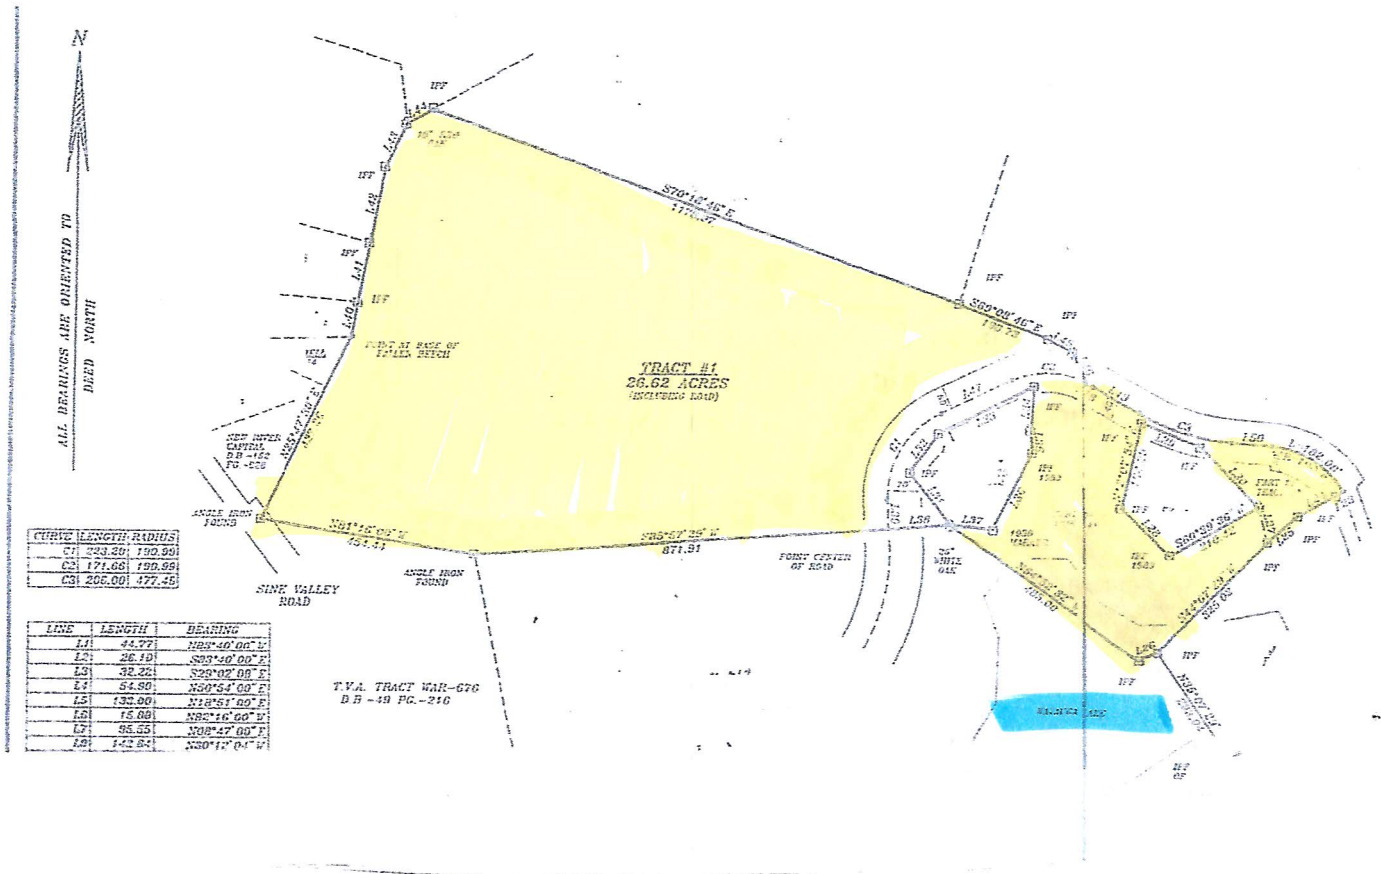

General Realty of Tennessee

4635 HWY. 421 South Mountain City, TN. 37683

WWW.GENERALREALTYTENN.COM

Phone: 423-727-4524 ~ Fax: 423-727-4852

TL824/MLS#323575: Approx. 26.62 Acres with approx. 640 Feet of Watauga Lake Frontage!!!!!!

*Directions: From Office: 421 N to 4th light – turn left onto Hwy 67 W – go 13 miles – turn left onto Sink Valley Road – go 2.5 miles – land is on both sides of road.